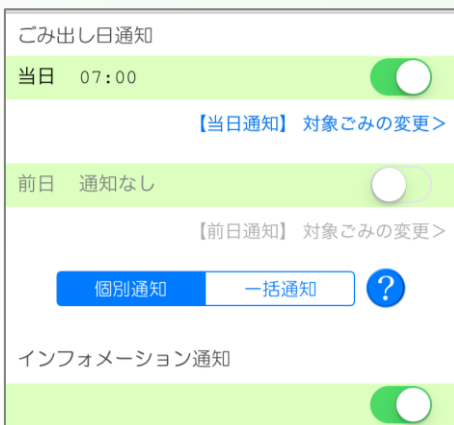

Setting Notification

「Menu」→「Setting」

ON/OFF setting of notification of
garbage disposing days, notification
time, etc. is available.

Turn on notifications to check real-
time announcements from the
municipality.